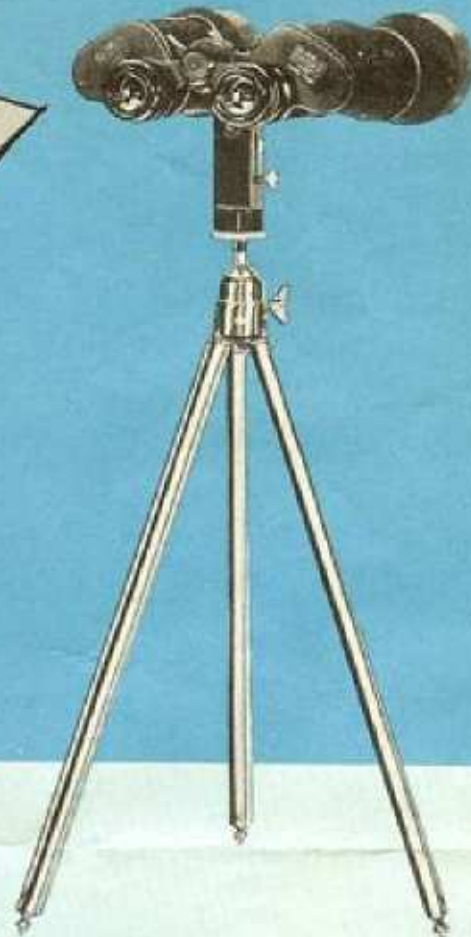

RANGER 20 x 60

COATED • Center Focus
3 lb. • Real Powerhouse

#370 \$230.00

**ALL BINOCULARS
FURNISHED WITH
CASE AND STRAPS**

New
ALL INTERNAL and
EXTERNAL OPTICAL
SURFACES HARD
COATED

7 x 35

COATED • Center Focus •
16¾ oz. Featherweight •
Magnesium body • WIDE
ANGLE • First Quality

#381 \$80.00

HY-SCORE Binocular Clamp on Tripod with Swivel Head

Very sharp definition is always assured when binoculars are mounted on tripods. A must for best viewing results, when power of binoculars are 10 or more. The Hy-Score Binocular Clamp is made of blackened aluminum; the tripod of nicked steel with large, adjustable swivel head for rigidity; 16" telescoping tripod opens to 54"; weight 22 oz.

#714 Hy-Score Binocular Clamp (only) \$ 4.95

#702 Steel tripod with swivel head (only) \$ 8.50

#716 Hy-Score Binocular Clamp Set (consists of #714 Binocular Clamp and #702 tripod as illust.) Special Price For Set \$12.50