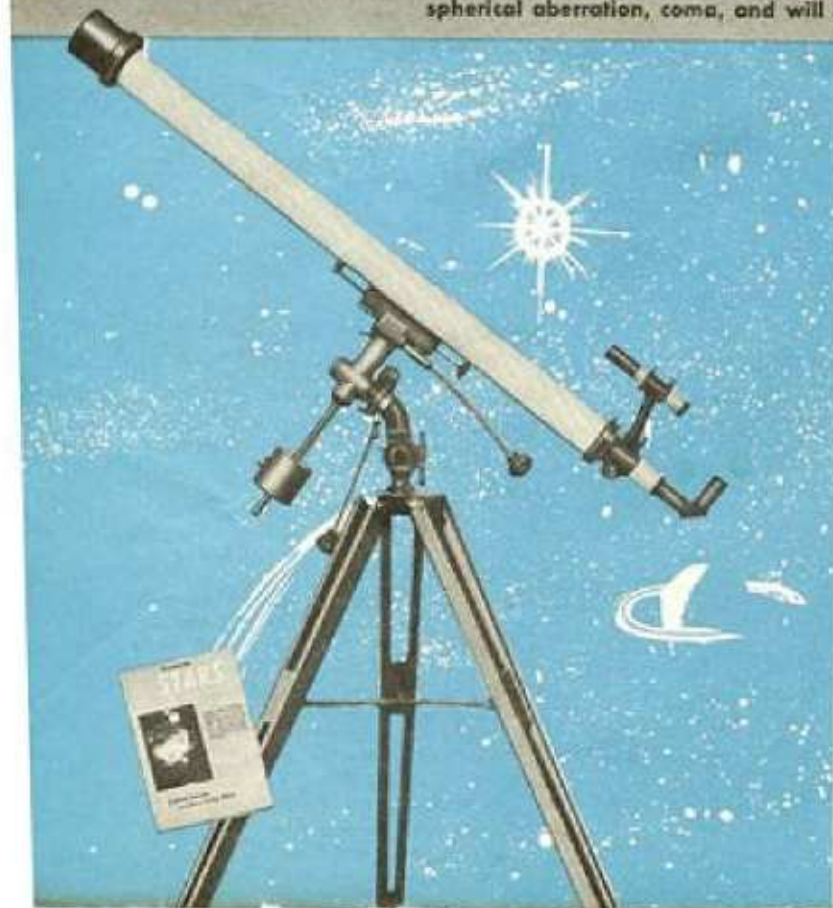

HY-SCORE GOTO 2.4 Inch ALTAZIMUTH REFRACTOR

This refractor is equipped with slow motion control knobs for altitude and azimuth. Standard equipment includes: 6x17mm removable achromatic viewfinder with exclusive cross-hair and focusing adjustment, 3 coated eyepieces (150x6mm, 90x10mm, 45x20mm), rack and pinion mechanism, star diagonal, erecting prism, sunglass, wooden cabinet, tripod with equipment table, complete instruction booklet, guarantee card plus Book "Discover the Stars", 130 pages of educational and scientific material by Johnson and Adler.

Optical Specifications: Focal length 900mm, Focal ratio F/15, resolving power 1.93 sec.

#451	HY-SCORE GOTO 2.4" Altazimuth Refractor	complete	$125.00
		Additional eyepieces available	
#451-30	30mm for 30 power		$15.00
#451-40	40mm for 23 power		$15.00
		Additional equipment available	
#451-5PS	Sun Projecting Screen		$18.50

HY-SCORE GOTO refractors are guaranteed to be fully corrected for astigmatism, spherical aberration, coma, and will give correct point of image.