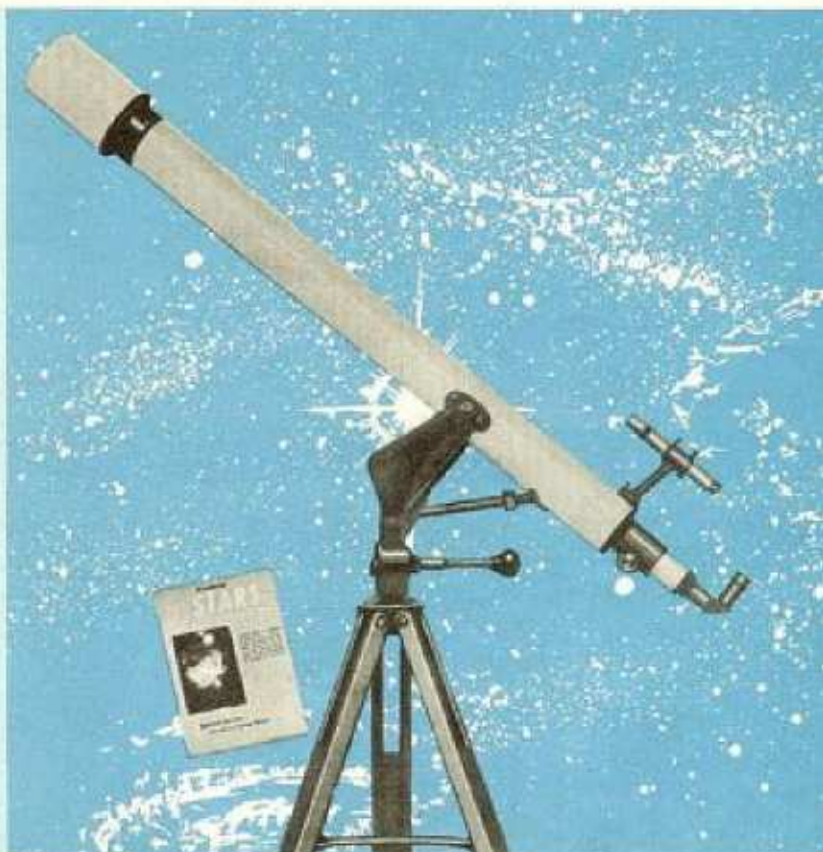

for **HY-SCORE Goto 3-inch Astronomical Refractors**

HY-SCORE GOTO 3 Inch ALTAZIMUTH REFRACTOR

This altazimuth refractor is equipped with slow motion control handles for altitude and azimuth. Standard equipment includes a 7x22mm removable achromatic viewfinder, with exclusive cross-hair focusing adjustment, 5 coated eye-pieces (217x6mm, 144x9mm, 104x12.5mm, 52x25mm, 72x18mm), rack and pinion mechanism, star diagonal, erecting prism, sunglass, wooden cabinet, tripod with equipment table, complete instruction booklet, guarantee card plus book "Discover the Stars", 130 pages of educational and scientific material by Johnson and Adler.

Optical Specifications: Focal length 1300mm, Focal ratio F/17, resolving power 1.5 sec.

#453	HY-SCORE GOTO 3" Altazimuth Refractor	complete	$265.00
	Additional eyepieces available		
#453-30	30mm for 43 power		$15.00
#453-40	40mm for 32 power		$15.00
	Additional equipment available		
#453-5PS	Sun Projecting Screen		$18.50